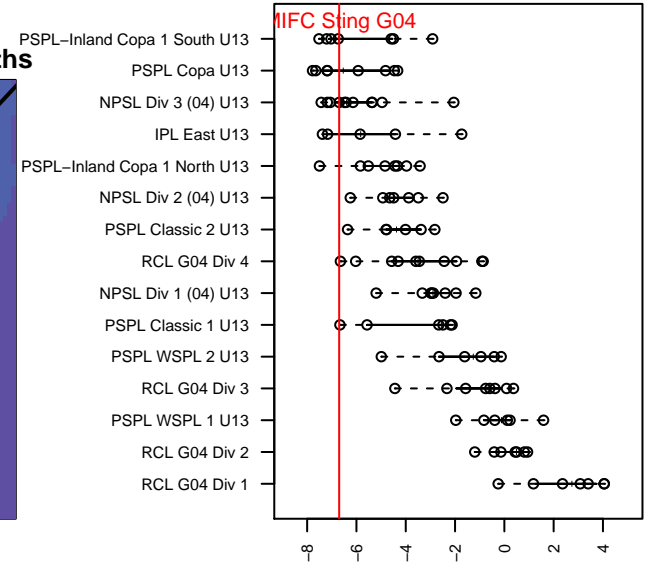

MIFC Sting G04

Mercer Island FC
 Mercer Island, WA
 G04 total strength=528
 attack=0.38 defense=0.4
 fall league = NPSL Div 3 (04) U13
 notes= Talerman 2016

alt names used:
 MIFC STING (WA)
 MIFC G04 Sting
 MIFC Sting
 MIFC Sting G04 – Talerman

Venues played:
 2016 REDAPT Cup Age Group U13
 2016 Sky River GU13
 2016 NPSL Division 3 (04) U13
 2016 Founders Cup G04 Div A

MIFC Sting G04
 Dots are actual minus expected GF (blue circles) and GA (red triangles).
 Blue line is smoothed change in attack strength. Red is smoothed change in defense strength.

**attack and defense variance (black dot)
relative to other teams
and top 10 in region**

**attack and defense rating
relative to others at age
and all opponents in last 13 months**

Performance relative to 13 month average